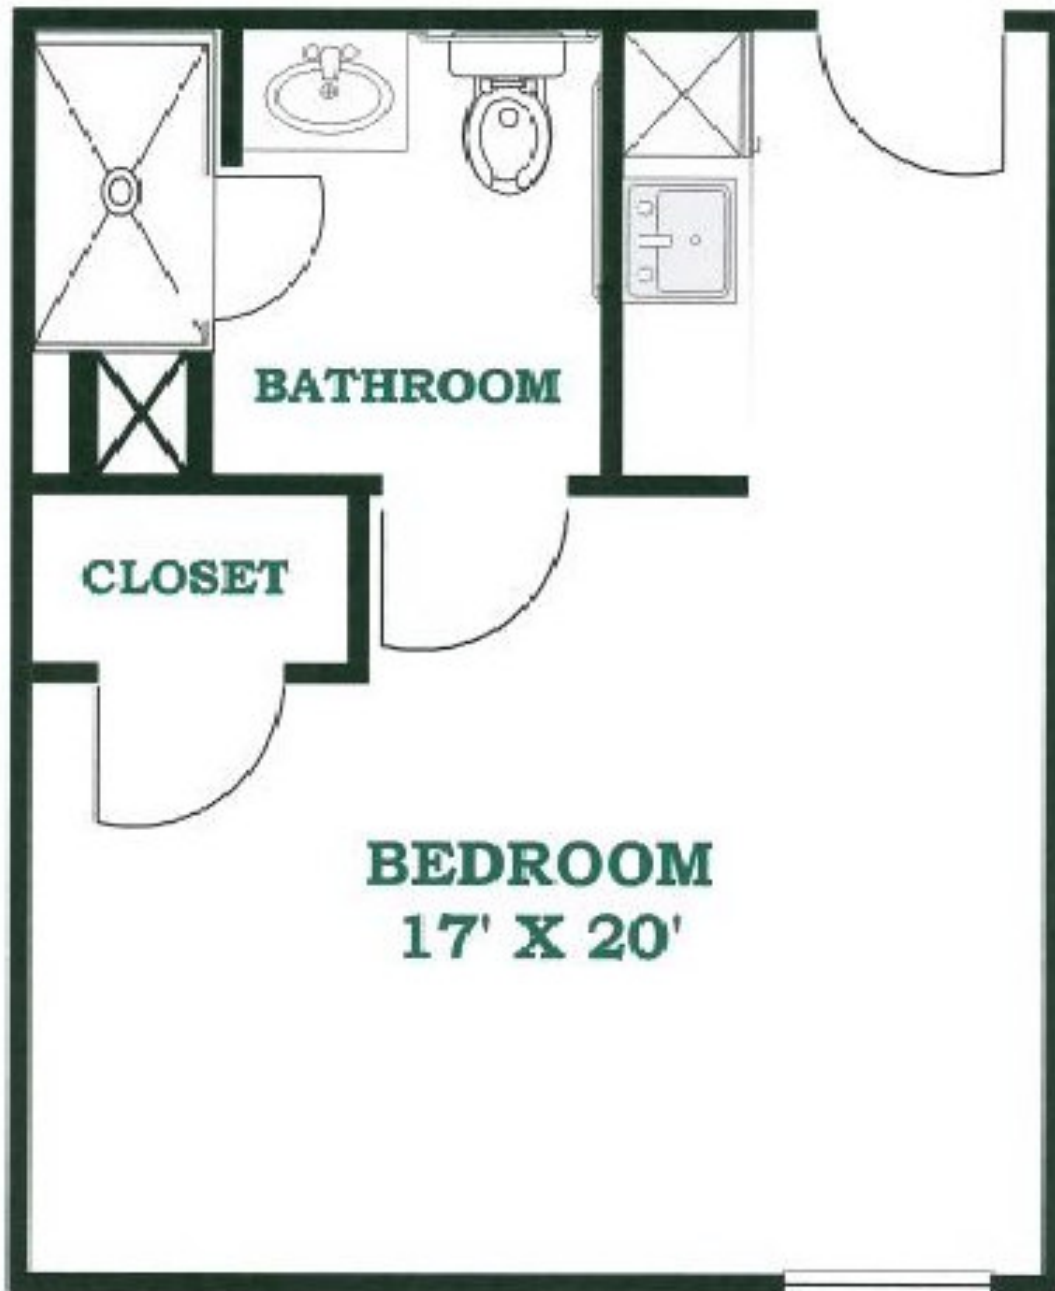

THE GARDENS AT HAWKINS

Assisted Living Community

Typical Private Room in Buildings C & D

Approximately 340 Square Feet