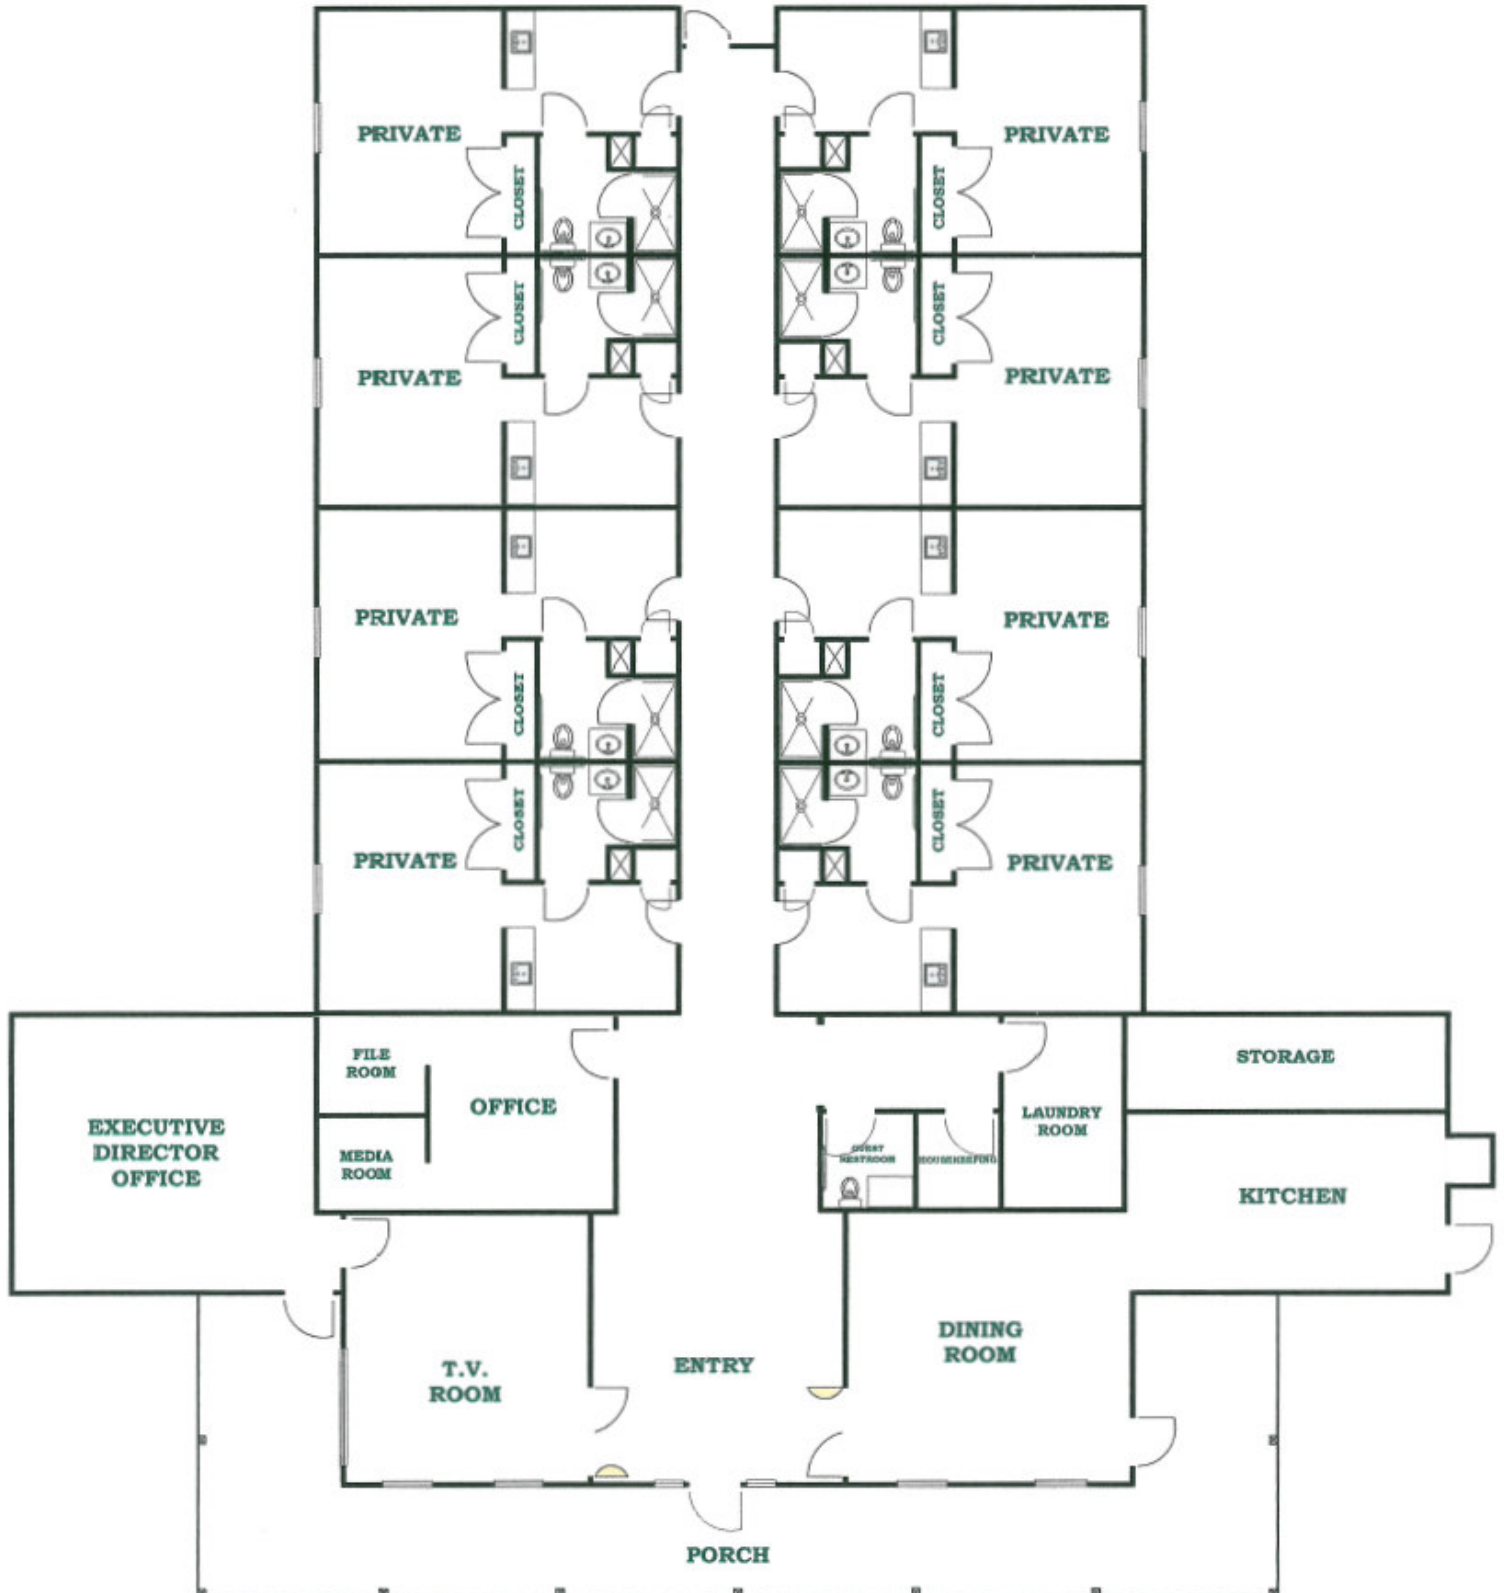

THE GARDENS AT HAWKINS

Building A Floor Plan

Approximately 6528 Square Feet

Scale: 1/16" = 1'-0"