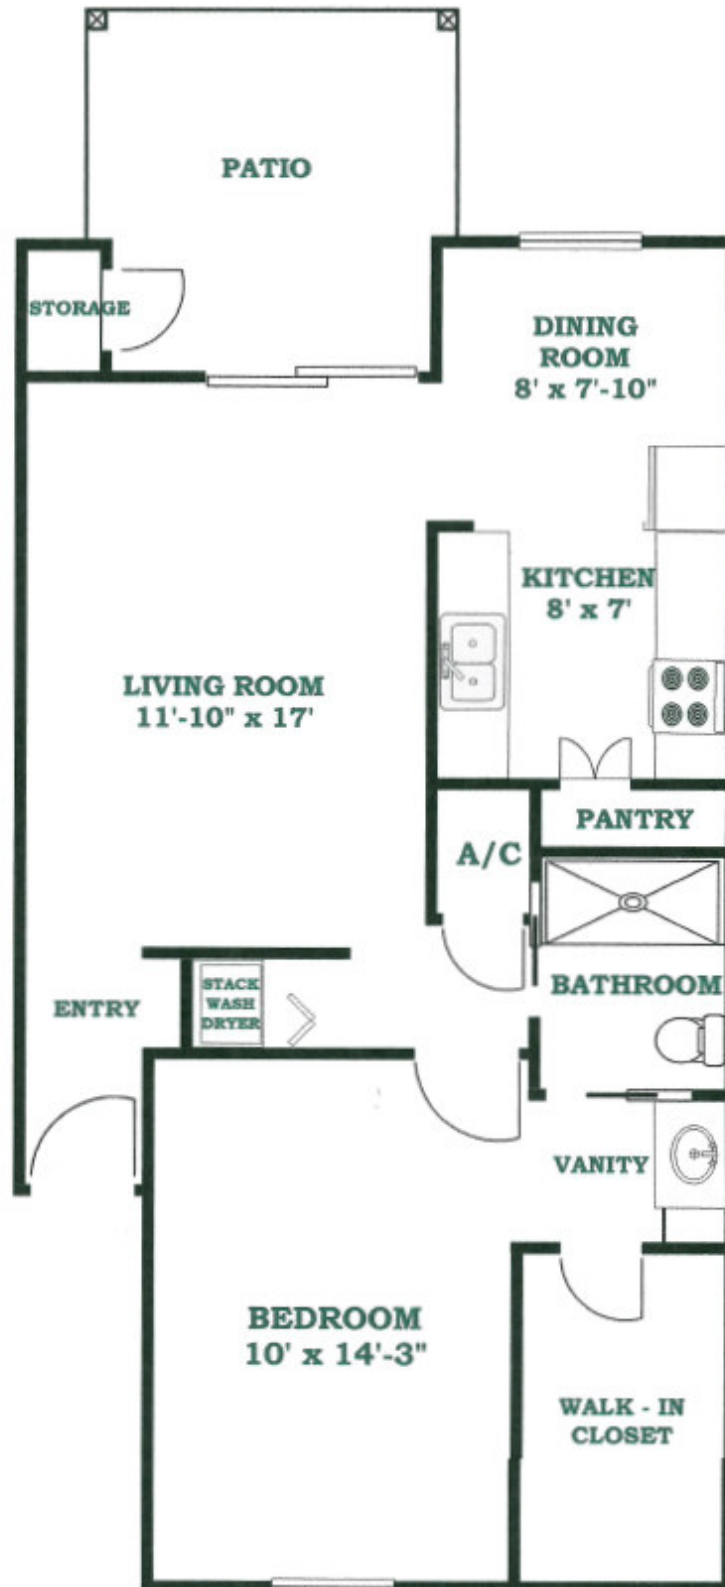

THE GARDENS AT LIVINGSTON

Independent Living Community 1 Bedroom

Approximately 724 Square Feet