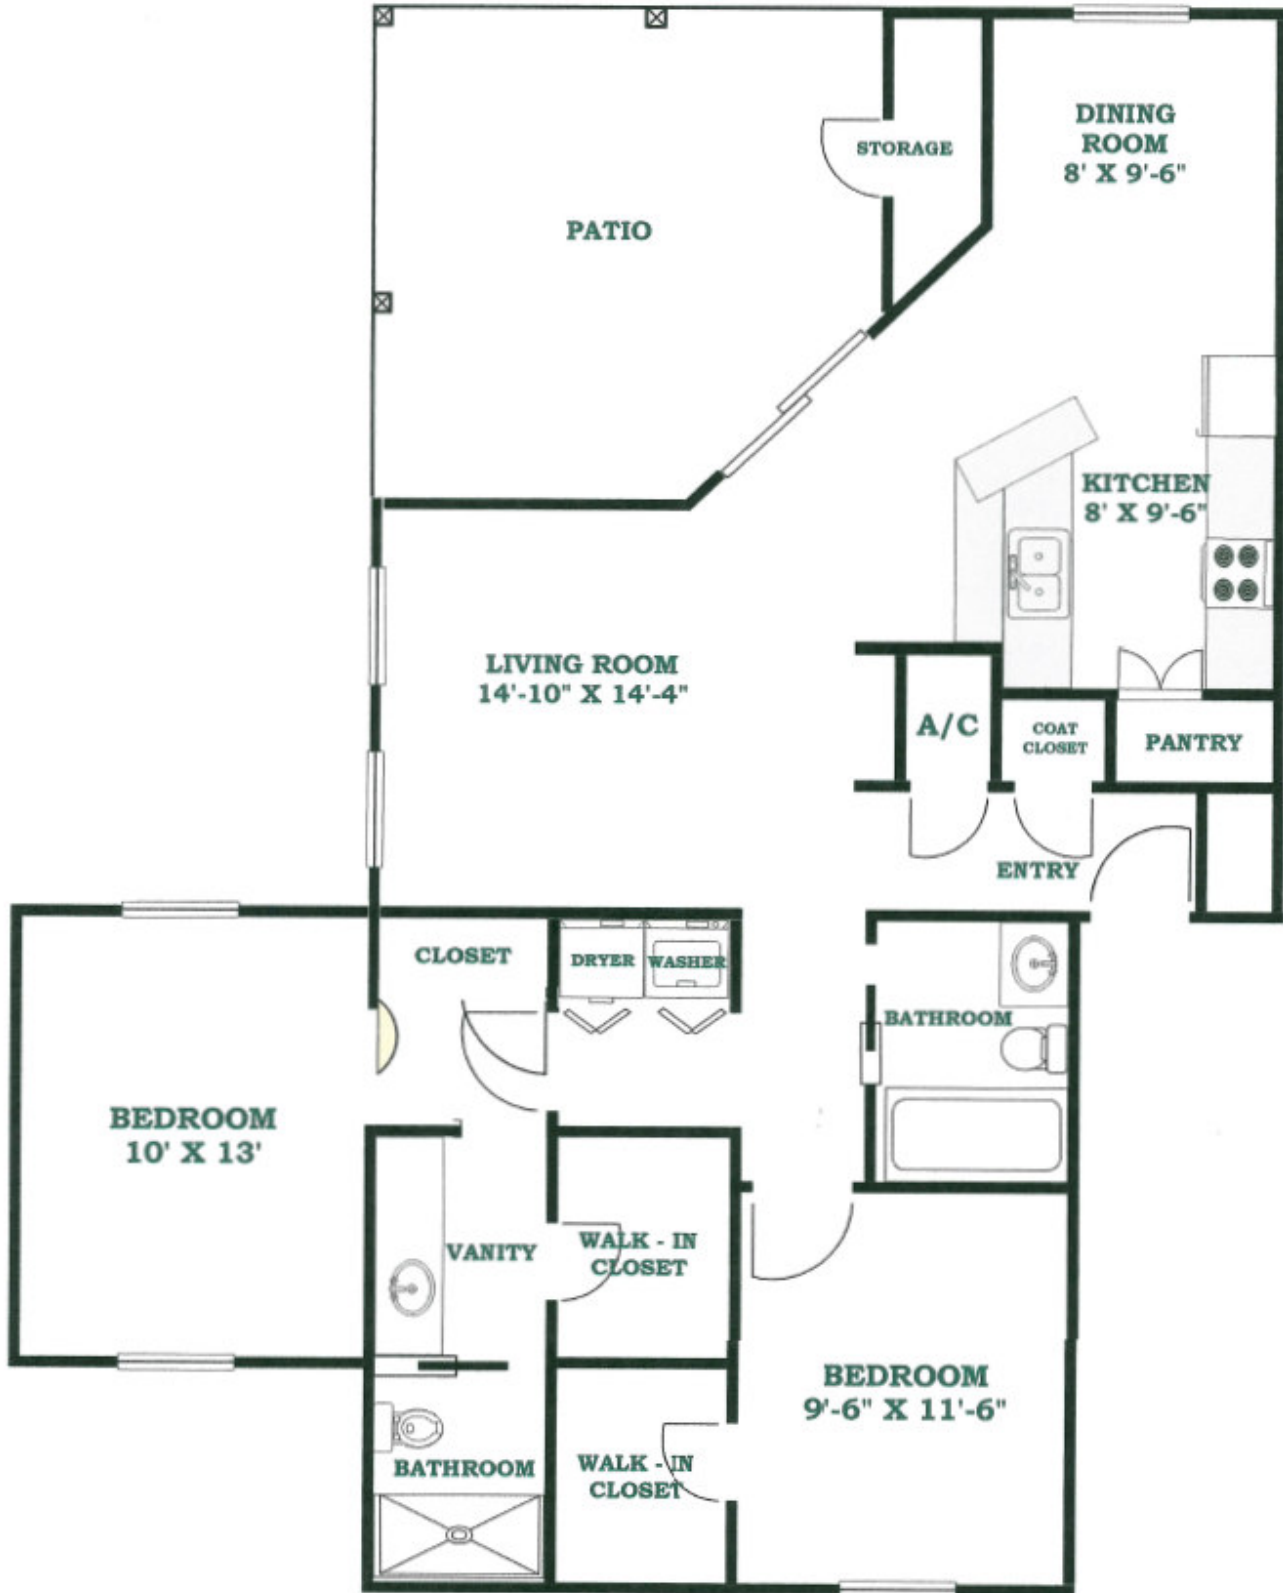

# THE GARDENS AT LIVINGSTON

Independent Living Community  
2 Bedroom

Approximately 1145 Square Feet