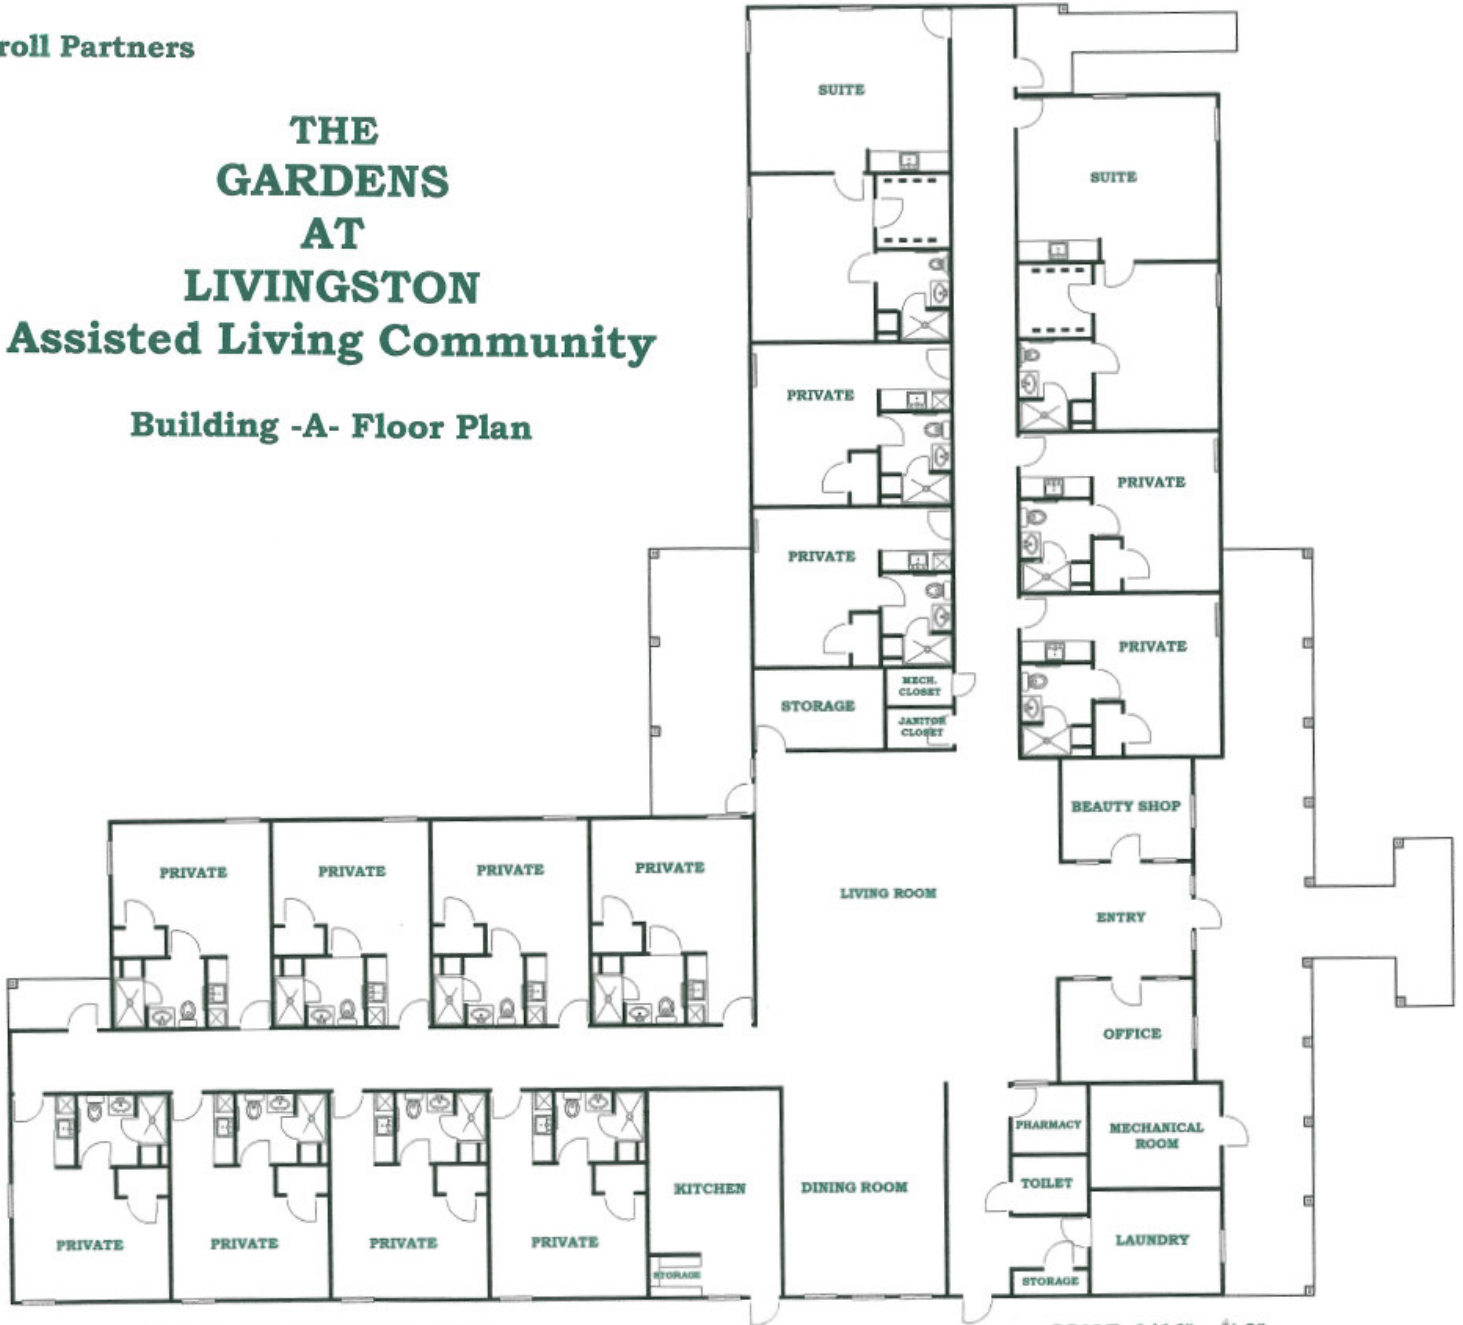

Carroll Partners

THE GARDENS AT LIVINGSTON Assisted Living Community

Building -A- Floor Plan

Approximately 9895 Square Feet

SCALE: 1/16" = 1'-0"