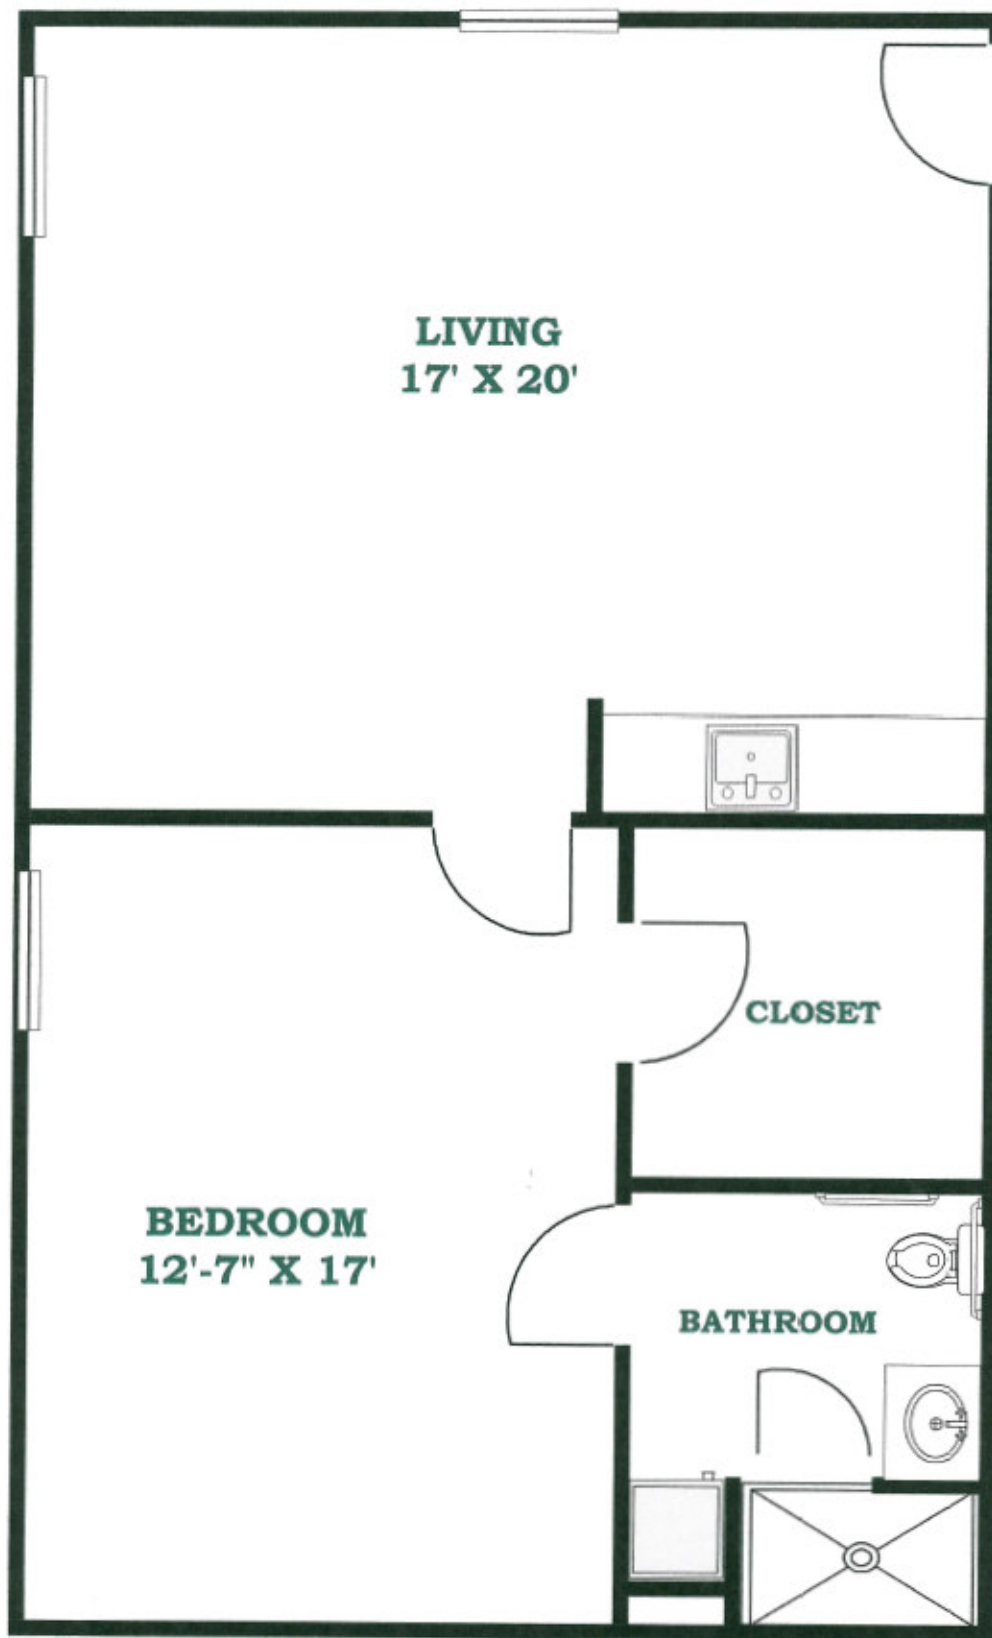

Carroll Partners

THE GARDENS AT LIVINGSTON
Assisted Living Community

Typical Private Suite

Approximately 680 Square Feet